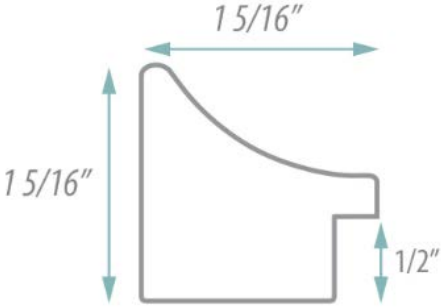

SPECIFICATION SHEET

FRAMED MIRROR MODEL#:
FM 84133-15X30

FRAMED MIRRORS COLLECTION

- FEATURES:**
- ONE 15X30" HIGH RESOLUTION SILVER PLATE GLASS MIRROR SIZE W/ DECORATIVE FRAME.
 - "WALL HUGGER" HANGERS FOR MOUNTING INCLUDED.
 - STANDARD MOUNTING STYLE IS VERTICAL. FOR HORIZONTAL, PLEASE SPECIFY WHEN ORDERING.
 - PACKED IN FOUR WALL (FOLDED DOUBLE WALL) CORRUGATION.
 - STYLE: TRANSITIONAL
 - COLOR: SILVER/PEWTER
 - FINISH: METALLIC GREY

- MIRROR FINISHES:**
- FLAT POLISHED EDGE
 - BEVELED EDGE

OVERALL SIZE DIMENSION: 17 5/8" WIDE X 32 5/8" HIGH X 1" DEEP